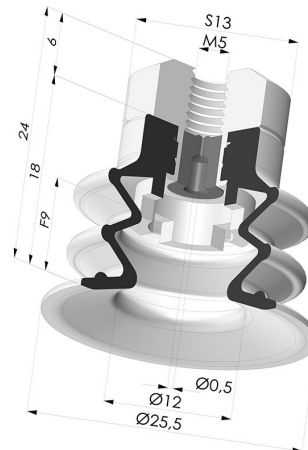

TECHNICAL INFORMATION

Arrow :	9 mm
Category :	With bellows
Contact lip diameter :	25 mm
Height (in mm) :	24
Horizontal force :	20 N
inner barrel diameter :	M5
Number of bellows :	2.5 Bellows
Range :	Suction cup
Series :	96
Shape :	2.5 Bellows
Vertical force :	10 N

Variants:

Variant reference:
96 25SL FM5GIC

- Color: Red food-grade CE certification
- Matter: Silicone
- Shore Hardness: SH60

Variant reference:
96 25SLT FM5GIC

- Color: Translucent
- CE food certified
- Matter: Silicone
- Shore Hardness: SH60

Variant reference:
96 25NI FM5GIC

- Color: Black
- Matter: Nitrile
- Shore Hardness: SH50

Variant reference:
96 25NR FM5GIC

- Color: Gray
- Matter: Natural rubber
- Shore Hardness: SH50

Related products:

Bellows Suction Cup 2.5 folds Series 96, Ø 25 mm
 Product reference: 96 25-- A

Separable Female Fitting M5 - with Spray Nozzle
 Product reference: 9PM5-2-GIC