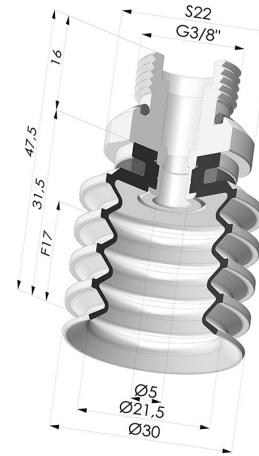

TECHNICAL INFORMATION

Arrow :	17 mm
Category :	With bellows
Contact lip diameter :	30 mm
Height (in mm) :	47.5
Horizontal force :	29 N
inner barrel diameter :	Male G3/8"
Number of bellows :	4.5 Bellows
Range :	Suction cup
Series :	92
Shape :	4.5 Bellows
Vertical force :	14.5 N

Variants:

Variant reference:

92 30NI 38D-2

- Color: Black
- Matter: Nitrile
- Shore Hardness: SH70

Variant reference:

92 30SL 38D-2

- Color: Red food-grade CE certification
- Matter: Silicone
- Shore Hardness: SH60

Variant reference:

92 30SLT 38D-2

- Color: Translucent
- CE food certified
- Matter: Silicone
- Shore Hardness: SH60

Related products:

Bellows Suction Cup 4.5 folds Series 92, Ø 30 mm

Product reference: 92 30-- A

Inner Reinforcement Ring - OD 26.6 mm

Product reference: A30

Separable Male Fitting 3/8G

Product reference: 9M38-2