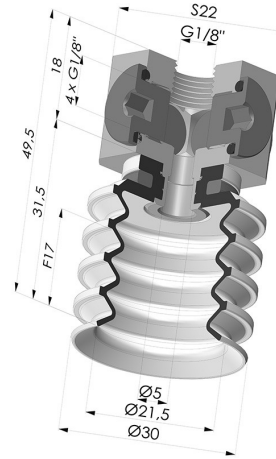

TECHNICAL INFORMATION

Arrow :	17 mm
Category :	With bellows
Contact lip diameter :	30 mm
Height (in mm) :	49.5
Horizontal force :	29 N
inner barrel diameter :	Female G1/8"
Number of bellows :	4.5 Bellows
Range :	Suction cup
Series :	92
Shape :	4.5 Bellows
Vertical force :	14.5 N

Variants:

Variant reference:
92 30NI 18D-3-BD

- Color: Black
- Matter: Nitrile
- Shore Hardness: SH70

Variant reference:
92 30SL 18D-3-BD

- Color: Red food-grade CE certification
- Matter: Silicone
- Shore Hardness: SH60

Variant reference:
92 30SLT 18D-3-BD

- Color: Translucent
- CE food certified
- Matter: Silicone
- Shore Hardness: SH60

Related products:

Bellows Suction Cup 4.5 folds Series 92, Ø 30 mm
 Product reference: 92 30-- A

Inner Reinforcement Ring - OD 26.6 mm
 Product reference: A30

Separable Female Fitting 1/8G - with 5 Outputs
 Product reference: 9M18-3