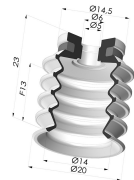

TECHNICAL INFORMATION

Arrow :	13 mm
Category :	With bellows
Contact lip diameter :	20 mm
Height (in mm) :	32
Horizontal force :	11.5 N
inner barrel diameter :	M5
Number of bellows :	4.5 Bellows
Range :	Suction cup
Series :	92
Shape :	4.5 Bellows
Vertical force :	6 N

Variant reference:

92 20SLT FM5BD

- Color: Translucent
- CE food certified
- Matter: Silicone
- Shore Hardness: SH60

Related products:

Bellows Suction Cup 4.5 folds Series 92, Ø 20 mm

Product reference: 92 20-- A

Inner Reinforcement Ring - OD 17.5 mm

Product reference: A20