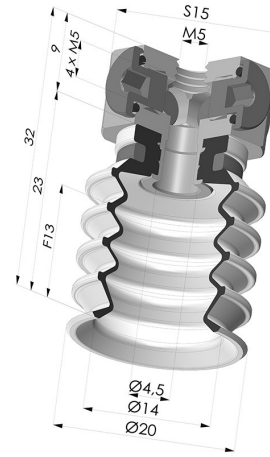

TECHNICAL INFORMATION

Arrow :	13 mm
Category :	With bellows
Contact lip diameter :	20 mm
Height (in mm) :	32
Horizontal force :	11.5 N
inner barrel diameter :	M5
Number of bellows :	4.5 Bellows
Range :	Suction cup
Series :	92
Shape :	4.5 Bellows
Vertical force :	6 N

Variants:

Variant reference:

92 20NI FM5BD

- Color: Black
- Matter: Nitrile
- Shore Hardness: SH70

Variant reference:

92 20SL FM5BD

- Color: Red food-grade CE certification
- Matter: Silicone
- Shore Hardness: SH60

Variant reference:

92 20SLT FM5BD

- Color: Translucent
- CE food certified
- Matter: Silicone
- Shore Hardness: SH60

Related products:

Bellows Suction Cup 4.5 folds Series 92, Ø 20 mm

Product reference: 92 20-- A

Inner Reinforcement Ring - OD 17.5 mm

Product reference: A20