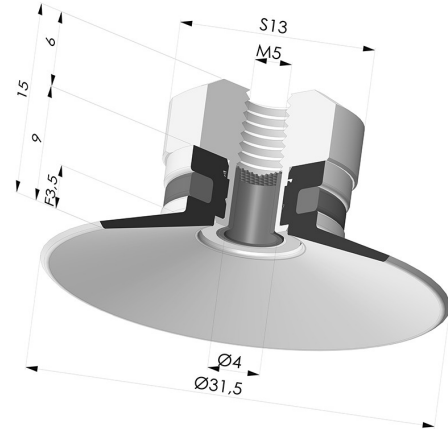

TECHNICAL INFORMATION

Arrow :	3.5 mm
Category :	Plates
Contact lip diameter :	31.5 mm
Height (in mm) :	15
Horizontal force :	32 N
inner barrel diameter :	M5
Number of bellows :	0.5 Bellows
Range :	Suction cup
Series :	9
Shape :	Plate
Vertical force :	16 N

Variants:

Variant reference:
9 30SL FM5F

- Color: Red food-grade CE certification
 - Matter: Silicone
 - Shore Hardness: SH60

Variant reference:
9 30SLT FM5F

- Color: Translucent
 - CE food certified
 - Matter: Silicone
- Shore Hardness: SH60

Variant reference:
9 30NI FM5F

- Color: Black
 - Matter: Nitrile
- Shore Hardness: SH50

Related products:

Flat Suction Cup Series 9, Ø 30 mm

Product reference: 9 30-- A

Separable Female Fitting M5 - with Filter