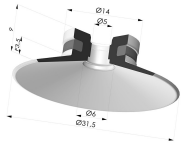

TECHNICAL INFORMATION

Arrow :	3.5 mm
Category :	Plates
Contact lip diameter :	31.5 mm
Height (in mm) :	15
Horizontal force :	32 N
inner barrel diameter :	M5
Number of bellows :	0.5 Bellows
Range :	Suction cup
Series :	9
Shape :	Plate
Vertical force :	16 N

Variants:

Variant reference:
9 30SL FM5F

- Color: Red food-grade CE certification
 - Matter: Silicone
 - Shore Hardness: SH60

Variant reference:
9 30SLT FM5F

- Color: Translucent
 - CE food certified
 - Matter: Silicone
- Shore Hardness: SH60

Variant reference:
9 30NI FM5F

- Color: Black
 - Matter: Nitrile
- Shore Hardness: SH50

Related products:

Flat Suction Cup Series 9, Ø 30 mm

Product reference: 9 30-- A

Separable Female Fitting M5 - with Filter