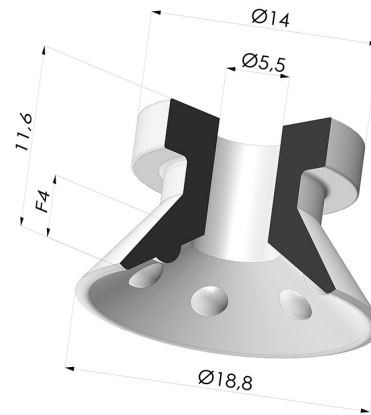

TECHNICAL INFORMATION

Arrow :	4 mm
Category :	Plates
Contact lip diameter :	18.8 mm
Height (in mm) :	12
Horizontal force :	12.5 N
inner barrel diameter :	5.5 mm
Number of bellows :	0.5 Bellows
Range :	Suction cup
Series :	VCP
Shape :	Plate
Top diameter :	5.5 mm
Vertical force :	6.5 N

Variants:

Variant reference:

VCP 19A

- Color: Blue
- Matter: Vinyl
- Shore Hardness: SH50

Related products:

Separable Male Fitting G1/8"

Product reference: 9P18