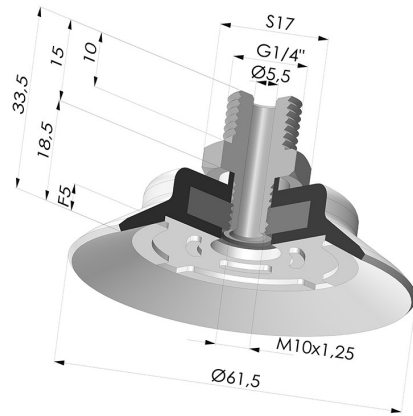

TECHNICAL INFORMATION

| | |
|--------------------------------|-------------|
| Arrow : | 5 mm |
| Category : | Plates |
| Contact lip diameter : | 61.5 mm |
| Height (in mm) : | 33.5 |
| Horizontal force : | 135 N |
| inner barrel diameter : | Male G1/4" |
| Number of bellows : | 0.5 Bellows |
| Range : | Suction cup |
| Series : | PFTM |
| Shape : | Plate |
| Vertical force : | 67.5 N |

Variants:

Variant reference:

PFTM 60SLT 1/4

- Color: Translucent
- Matter: Silicone
- Shore Hardness: SH60

Variant reference:

PFTM 60NI 1/4

- Color: Black
- Matter: Nitrile
- Shore Hardness: SH50