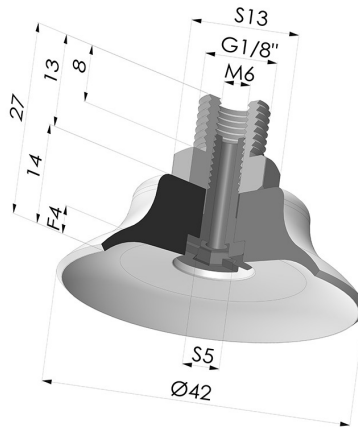

TECHNICAL INFORMATION

Arrow :	4 mm
Category :	Plates
Contact lip diameter :	42 mm
Height (in mm) :	27
Horizontal force :	63 N
inner barrel diameter :	Male G1/8"
Number of bellows :	0.5 Bellows
Range :	Suction cup
Series :	PFTM
Shape :	Plate
Vertical force :	31.5 N

Variants:

Variant reference:
PFTM 40SLT 1/8

- Color: Translucent
- CE food certified
- Matter: Silicone
- Shore Hardness: SH60