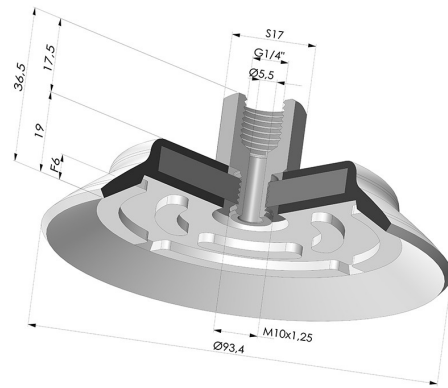

TECHNICAL INFORMATION

Arrow :	6 mm
Category :	Plates
Contact lip diameter :	93.4 mm
Height (in mm) :	37
Horizontal force :	312 N
inner barrel diameter :	Female G1/4"
Number of bellows :	0.5 Bellows
Outer diameter :	93.7 mm
Range :	Suction cup
Series :	PFTF
Shape :	Plate
Vertical force :	156 N

Variants:

Variant reference:

PFTF 95NI 1/4

- Color: Black
- Matter: Nitrile
- Shore Hardness: SH50