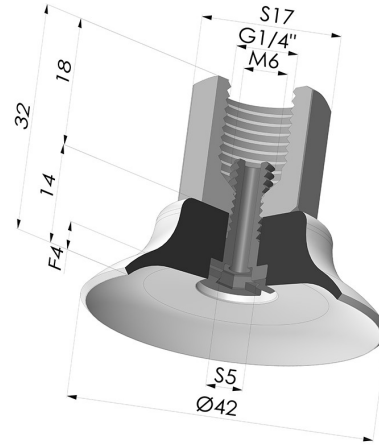

TECHNICAL INFORMATION

Arrow :	4 mm
Category :	Plates
Contact lip diameter :	42 mm
Height (in mm) :	32
Horizontal force :	63 N
inner barrel diameter :	Female G1/4"
Number of bellows :	0.5 Bellows
Outer diameter :	42 mm
Range :	Suction cup
Series :	PFTF
Shape :	Plate
Vertical force :	31.5 N

Variants:

Variant reference:

PFTF 40SLT 1/4

- Color: Translucent
- CE food certified
- Matter: Silicone
- Shore Hardness: SH60

Variant reference:

PFTF 40NI 1/4

- Color: Black
- Matter: Nitrile
- Shore Hardness: SH50