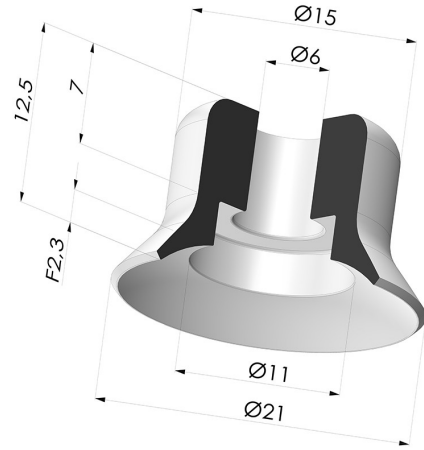

TECHNICAL INFORMATION

Arrow :	2.3 mm
Category :	Plates
Contact lip diameter :	21 mm
Height (in mm) :	12.5
Horizontal force :	16 N
inner barrel diameter :	6 mm
Number of bellows :	0.5 Bellows
Range :	Suction cup
Series :	PFG
Shape :	Plate
Vertical force :	8 N

Variants:

- Variant reference:
PFG 20BSLT A
- Color: Translucent
 - CE food certified
 - Matter: Silicone
 - Shore Hardness: SH60

- Variant reference:
PFG 20BUR A
- Color: Blue
 - Matter: Urethane
 - Shore Hardness: SH60

- Variant reference:
PFG 20BNI A
- Color: Black
 - Matter: Nitrile
 - Shore Hardness: SH50

Related products:

**Separable Female Fitting
 1/4G**

Product reference: FTF 20B
 G1/4

**Separable Female Fitting
 1/8G**

Product reference: FTF 20B
 G1/8

**Separable Male Fitting
 1/4G**

Product reference: FTM 20B
 G1/4

**Separable Male Fitting
 1/8G**

Product reference: FTM 20B
 G1/8