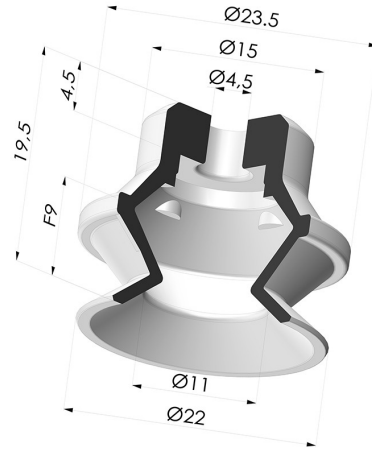

TECHNICAL INFORMATION

- Arrow :** 9 mm
Category : With bellows
Contact lip diameter : 22 mm
Height (in mm) : 19.5
Horizontal force : 14 N
inner barrel diameter : 4.5mm
Number of bellows : 1.5 Bellows
Range : Suction cup
Series : PBG
Shape : 1.5 Bellows
Vertical force : 7 N

Variants:

Variant reference:
PBG 20SLT A

- Color: Translucent
- CE food certified
- Matter: Silicone
- Shore Hardness: SH60

Variant reference:
PBG 20NI A

- Color: Black
- Matter: Nitrile
- Shore Hardness: SH50

Variant reference:
PBG 20UR A

- Color: Blue
- Matter: Urethane
- Shore Hardness: SH60

Related products:

**Adaptor - Female
 1/4G - Female M6**

Product reference: ADA
 G1/4F M6F

**Adaptor - Male 1/4G
 - Female M6**

Product reference: FTM
 20 G1/8 PO

**Screw M5 - Head Ø
 11 mm - L 12 mm**

Product reference: SCR
 20 M5M

**Screw M6 - Head Ø
 11 mm - L 17 mm**

Product reference: SCR
 20B M6M