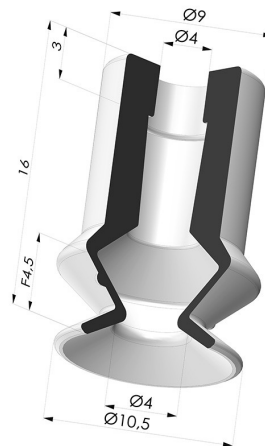

TECHNICAL INFORMATION

Arrow :	4.5 mm
Category :	With bellows
Contact lip diameter :	10.5 mm
Height (in mm) :	16
Horizontal force :	3 N
inner barrel diameter :	4mm
Number of bellows :	1.5 Bellows
Range :	Suction cup
Series :	91
Shape :	1.5 Bellows
Vertical force :	1.5 N

Variants:

Variant reference:

91 10NI A

- Color: Black
- Matter: Nitrile
- Shore Hardness: SH50

Variant reference:

91 10SL A

- Color: Red food-grade CE certification
- Matter: Silicone
- Shore Hardness: SH60

Variant reference:

91 10SLT A

- Color: Translucent
- CE food certified
- Matter: Silicone
- Shore Hardness: SH60

Variant reference:

91 10MNT A

- Color: Bordeaux
- Matter: Non-staining material
- Shore Hardness: SH60

Variant reference:

91 10PU A

- Color: Blue
- Matter: PU
- Shore Hardness: SH60

Related products:

Bellows Suction Cup 1.5 folds Series 91, Ø 10 mm

Product reference: 91 10-- M5