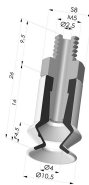

TECHNICAL INFORMATION

Arrow :	4.5 mm
Category :	With bellows
Contact lip diameter :	10.5 mm
Height (in mm) :	16
Horizontal force :	3 N
inner barrel diameter :	4mm
Number of bellows :	1.5 Bellows
Range :	Suction cup
Series :	91
Shape :	1.5 Bellows
Vertical force :	1.5 N

Variant reference:

91 10PU A

- Color: Blue
- Matter: PU
- Shore Hardness: SH60

Related products:

Bellows Suction Cup 1.5 folds Series 91, Ø 10 mm

Product reference: 91 10-- M5