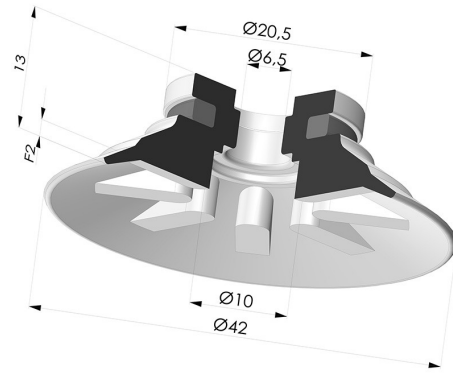

**TECHNICAL INFORMATION**

- Arrow :** 2 mm  
**Category :** Plates  
**Contact lip diameter :** 42  
**Height (in mm) :** 13  
**Horizontal force :** 60 N  
**inner barrel diameter :** 6.5  
**Number of bellows :** 0.5 Bellows  
**Range :** Suction cup  
**Series :** 90  
**Shape :** Plate  
**Vertical force :** 30 N

**Variants:**

Variant reference:

**90 40PU A**

- Color: Blue
- Matter: Polyurethane
- Shore Hardness: SH60

Variant reference:

**90 40SL A**

- Color: Red food-grade CE certification
- Matter: Silicone
- Shore Hardness: SH60

Variant reference:

**90 40SLT A**

- Color: Translucent
- CE food certified
- Matter: Silicone
- Shore Hardness: SH60

Variant reference:

**90 40TPU A**

- Color: Translucent
- Matter: Thermoplastic
- Shore Hardness: SH60

Variant reference:

**90 40NI A**

- Color: Black
- Matter: Nitrile
- Shore Hardness: SH50

**Related products:**

**Flat Suction Cup  
Series 90, Ø 40 mm**  
Product reference: 90  
40-- 14D-2

**Flat Suction Cup  
Series 90, Ø 40 mm**  
Product reference: 90  
40-- 14D-2-F