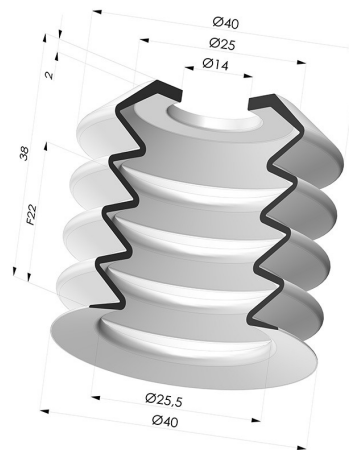

TECHNICAL INFORMATION

Arrow :	22 mm
Category :	With bellows
Contact lip diameter :	40 mm
Height (in mm) :	38
Horizontal force :	57 N
inner barrel diameter :	14mm
Number of bellows :	4.5 Bellows
Range :	Suction cup
Series :	8
Shape :	4.5 Bellows
Vertical force :	29 N

- Variant reference:
82L 40SLDR A
- Color: Red food-grade CE certification
 - Matter: Detectable silicone
 - Shore Hardness: SH40

- Variant reference:
82L 40SLDB A
- Color: Blue food-grade CE certification
 - Matter: Detectable silicone
 - Shore Hardness: SH40

- Variant reference:
82L 40SLDG A
- Color: Grey food certified CE
 - Matter: Detectable silicone
 - Shore Hardness: SH40

Related products:

Adaptor - Male G1/4" - Female G1/8"

Product reference: M14T27L13

Screw 1/8G - Head Ø 25 mm - L 11 mm

Product reference: M18T25L11

Adaptor - Male G3/8" - Female G1/8"

Product reference: M38T27L13

Detectable insert for series 7 and 8

Product reference: INS 25X9X8 DET