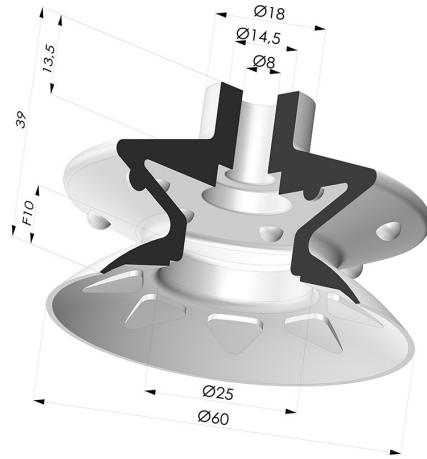

TECHNICAL INFORMATION

Arrow :	10 mm
Category :	With bellows
Contact lip diameter :	60 mm
Height (in mm) :	39
Horizontal force :	128 N
inner barrel diameter :	8mm
Number of bellows :	1.5 Bellows
Range :	Suction cup
Series :	8
Shape :	1.5 Bellows
Vertical force :	64 N

Variants:

Variant reference:

82 60NI A

- Color: Black
- Matter: Nitrile
- Shore Hardness: SH50