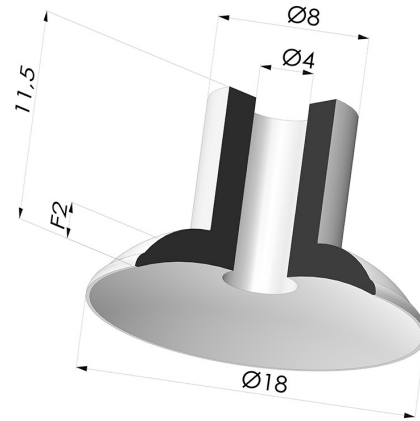

TECHNICAL INFORMATION

- Arrow :** 2mm
Category : Plates
Contact lip diameter : 18 mm
Height (in mm) : 11.5
Horizontal force : 11.56 N
inner barrel diameter : 4 mm
Number of bellows : 0.5 Bellows
Range : Suction cup
Series : 5
Shape : Plate
Vertical force : 5.78 N

Variants:

Variant reference:
5 18CN A

- Color: Brown FDA food certified
- Matter: Natural rubber
- Shore Hardness: SH40

Variant reference:
5 18SLB A

- Color: White
- FDA and CE food-grade certified
- Matter: Silicone
- Shore Hardness: SH40

Variant reference:
5 18SLT A

- Color: Translucent
- CE food certified
- Matter: Silicone
- Shore Hardness: SH60

Variant reference:
5 18NI A

- Color: Black
- Matter: Nitrile
- Shore Hardness: SH50

Related products:

Separable Male Fitting M5
 Product reference: 9MM5

Separable Female Fitting G1/8"
 Product reference: F18C12L20

Separable Male Fitting G1/8"
 Product reference: M18C12L20

Screw M4 - Head Ø 8 mm - L 16.5 mm
 Product reference: M4T8L16.5