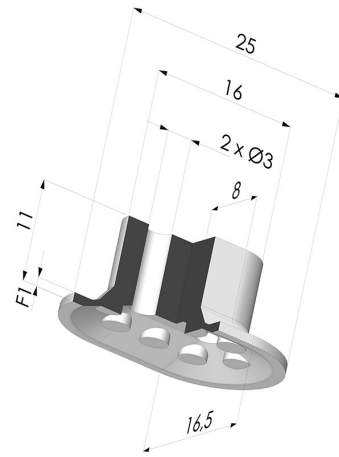

TECHNICAL INFORMATION

Arrow :	1 mm
Category :	Oblong
Height (in mm) :	11
Horizontal force :	16 N
inner barrel diameter :	2x3 mm
Length :	25 mm
Mass :	1.40 g
Number of bellows :	0.5 Bellows
Range :	Suction cup
Series :	4
Shape :	Oblong
Vertical force :	8 N
Volume :	0.30 cm ³
Width :	16.5 mm

Variants:

Variant reference:
40A 25SLT A

- Color: Translucent
- CE food certified
- Matter: Silicone
- Shore Hardness: SH60

Variant reference:
40A 25NI A

- Color: Black
- Matter: Nitrile

Variant reference:
40A 25NR A