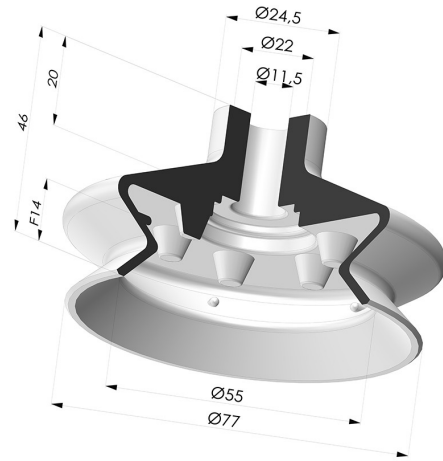

TECHNICAL INFORMATION

Arrow :	14 mm
Category :	With bellows
Contact lip diameter :	77 mm
Height (in mm) :	46
Horizontal force :	203 N
inner barrel diameter :	11.5 mm
Mass :	42 g
Number of bellows :	1.5 Bellows
Range :	Suction cup
Series :	1
Shape :	1.5 Bellows
Vertical force :	101.5 N
Volume :	70.24 cm ³

1 78NR A

- Color: Gray
- Matter: Natural rubber
- Shore Hardness: SH50

Related products:

**Adaptor - Female
 G1/4" - Female
 G1/8"**

Product reference: 301
 048

**Adaptor - Male 1/4G
 - Female 1/8G**

Product reference: 209
 048

**Screw 1/8G - Head Ø
 22 mm - L 29.5 mm**

Product reference: M18

**Screw G1/8" - Head
 Ø 25 mm - L 21 mm**

Product reference:
 M18T25L21

**Crimped Female
 Fitting G1/4"**

Product reference: N

**Crimped Male
 Fitting G1/4"**

Product reference: O

**Adaptor - Female
 G1/8" - Female
 G1/8"**

Product reference: 300
 088