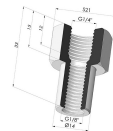

TECHNICAL INFORMATION

Arrow :	14 mm
Category :	With bellows
Contact lip diameter :	77 mm
Height (in mm) :	46
Horizontal force :	203 N
inner barrel diameter :	11.5 mm
Mass :	42 g
Number of bellows :	1.5 Bellows
Range :	Suction cup
Series :	1
Shape :	1.5 Bellows
Vertical force :	101.5 N
Volume :	70.24 cm ³

1 78NR A

- Color: Gray
- Matter: Natural rubber
- Shore Hardness: SH50

Related products:

**Adaptor - Female
 G1/4" - Female
 G1/8"**

Product reference: 301
 048

**Adaptor - Male 1/4G
 - Female 1/8G**

Product reference: 209
 048

**Screw 1/8G - Head Ø
 22 mm - L 29.5 mm**

Product reference: M18

**Screw G1/8" - Head
 Ø 25 mm - L 21 mm**

Product reference:
 M18T25L21

**Crimped Female
 Fitting G1/4"**

Product reference: N

**Crimped Male
 Fitting G1/4"**

Product reference: O

**Adaptor - Female
 G1/8" - Female
 G1/8"**

Product reference: 300
 088