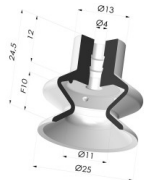

Variants:

Variant reference:
1 26MNT A

- Color: Bordeaux
- Matter: Non-staining material
- Shore Hardness: SH60