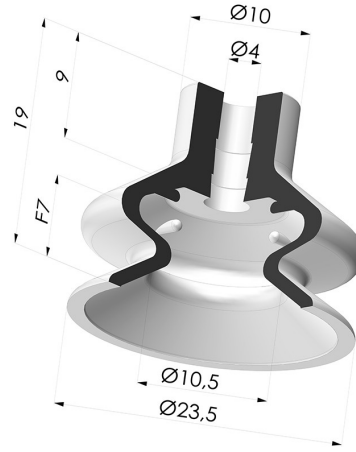

TECHNICAL INFORMATION

Arrow :	7 mm
Category :	With bellows
Contact lip diameter :	23.5 mm - with step
Height (in mm) :	19
Horizontal force :	20 N
inner barrel diameter :	4 mm
Mass :	1.80 g
Number of bellows :	1.5 Bellows
Range :	Suction cup
Series :	1
Shape :	1.5 Bellows
Vertical force :	10 N
Volume :	1.91 cm ³

Variants:

Variant reference:

1 23SL A SPD

- Color: Red food-grade CE certification
 - Matter: Silicone
- Shore Hardness: SH60

Related products:

Separable Female Fitting G1/4"

Product reference: B

Separable Male Fitting G1/4"

Product reference: C

Separable Female Fitting G1/8"

Product reference: F

Adaptor - Female G1/4" - Female M6

Product reference: F14F6

Adaptor - Female 1/8G - Female M6

Product reference: F18F6

Separable Male Fitting G1/8"