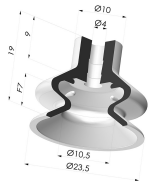

TECHNICAL INFORMATION

- Arrow :** 7 mm
Category : With bellows
Contact lip diameter : 23.3 mm
Height (in mm) : 19
Horizontal force : 18 N
inner barrel diameter : 4 mm
Mass : 1.80 g
Number of bellows : 1.5 Bellows
Range : Suction cup
Series : 1
Shape : 1.5 Bellows
Vertical force : 9 N
Volume : 1.86 cm³

- Color: Black
- Matter: Nitrile
- Shore Hardness: SH50

Variant reference:
1 23NR A

- Color: Gray
- Matter: Natural rubber
- Shore Hardness: SH50

Related products:

Bellows Suction Cup 1.5 folds Series 1, Ø 23 mm - With level on sealing lip