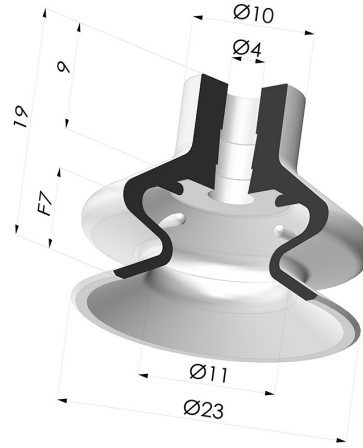

TECHNICAL INFORMATION

- Arrow :** 7 mm
Category : With bellows
Contact lip diameter : 23.3 mm
Height (in mm) : 19
Horizontal force : 18 N
inner barrel diameter : 4 mm
Mass : 1.80 g
Number of bellows : 1.5 Bellows
Range : Suction cup
Series : 1
Shape : 1.5 Bellows
Vertical force : 9 N
Volume : 1.86 cm³

- Color: Black
- Matter: Nitrile
- Shore Hardness: SH50

Variant reference:
1 23NR A

- Color: Gray
- Matter: Natural rubber
- Shore Hardness: SH50

Related products:

Bellows Suction Cup 1.5 folds Series 1, Ø 23 mm - With level on sealing lip