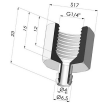

TECHNICAL INFORMATION

- Arrow :** 7 mm
Category : With bellows
Contact lip diameter : 23.3 mm
Height (in mm) : 19
Horizontal force : 18 N
inner barrel diameter : 4 mm
Mass : 1.80 g
Number of bellows : 1.5 Bellows
Range : Suction cup
Series : 1
Shape : 1.5 Bellows
Vertical force : 9 N
Volume : 1.86 cm³

- Color: Black
- Matter: Nitrile
- Shore Hardness: SH50

Variant reference:
1 23NR A

- Color: Gray
- Matter: Natural rubber
- Shore Hardness: SH50

Related products:

Bellows Suction Cup 1.5 folds Series 1, Ø 23 mm - With level on sealing lip

Product reference: 123-- A SPD

Separable Female Fitting G1/4"

Product reference: B

Separable Male Fitting G1/4"

Product reference: C

Separable Female Fitting G1/8"

Product reference: F

Adaptor - Female G1/4" - Female M6