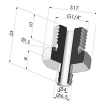

TECHNICAL INFORMATION

- Arrow :** 7 mm
Category : With bellows
Contact lip diameter : 23.3 mm
Height (in mm) : 19
Horizontal force : 18 N
inner barrel diameter : 4 mm
Mass : 1.80 g
Number of bellows : 1.5 Bellows
Range : Suction cup
Series : 1
Shape : 1.5 Bellows
Vertical force : 9 N
Volume : 1.86 cm³

- Color: Black
- Matter: Nitrile
- Shore Hardness: SH50

Variant reference:
1 23NR A

- Color: Gray
- Matter: Natural rubber
- Shore Hardness: SH50

Related products:

Bellows Suction Cup 1.5 folds Series 1, Ø 23 mm - With level on sealing lip

Product reference: 123-- A SPD

Separable Female Fitting G1/4"

Product reference: B

Separable Male Fitting G1/4"

Product reference: C

Separable Female Fitting G1/8"

Product reference: F

Adaptor - Female G1/4" - Female M6