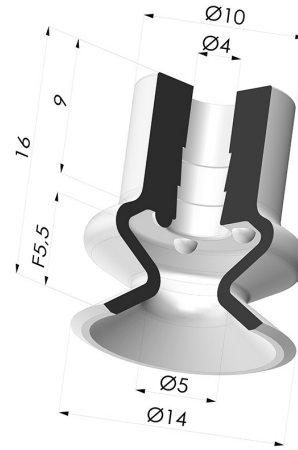

TECHNICAL INFORMATION

Arrow : 5.5 mm
Category : With bellows
Contact lip diameter : 14 mm
Height (in mm) : 16
Horizontal force : 6 N
inner barrel diameter : 3.8 mm
Mass : 1 g
Number of bellows : 1.5 Bellows
Range : Suction cup
Series : 1
Shape : 1.5 Bellows
Vertical force : 3 N
Volume : 0.42 cm³

Variants:

Variant reference:
1 14MNT A

- Color: Bordeaux
- Matter: Non-staining material
- Shore Hardness: SH60

Variant reference:
1 14PU A

- Color: Blue
- Matter: Polyurethane
- Shore Hardness: SH60

Variant reference:
1 14SL A

- Color: Black
- Matter: Nitrile
- Shore Hardness: SH50

Variant reference:
1 14NR A

- Color: Gray
- Matter: Natural rubber
- Shore Hardness: SH60

Related products:

Separable Female Fitting G1/4"

Product reference: B

Separable Male Fitting G1/4"

Product reference: C

Separable Female Fitting G1/8"

Product reference: F

Adaptor - Female G1/4" - Female M6

Product reference: F14F6

Adaptor - Female 1/8G - Female M6

Product reference: F18F6