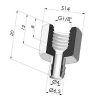

TECHNICAL INFORMATION

Arrow : 5.5 mm
Category : With bellows
Contact lip diameter : 14 mm
Height (in mm) : 16
Horizontal force : 6 N
inner barrel diameter : 3.8 mm
Mass : 1 g
Number of bellows : 1.5 Bellows
Range : Suction cup
Series : 1
Shape : 1.5 Bellows
Vertical force : 3 N
Volume : 0.42 cm³

- Color: Black
- Matter: Nitrile
- Shore Hardness: SH50

Variant reference:
1 14NR A

- Color: Gray
- Matter: Natural rubber
- Shore Hardness: SH60

Related products:

Separable Female Fitting G1/4"

Product reference: B

Separable Male Fitting G1/4"

Product reference: C

Separable Female Fitting G1/8"

Product reference: F

Adaptor - Female G1/4" - Female M6

Product reference: F14F6

Adaptor - Female 1/8G - Female M6

Product reference: F18F6

Separable Male Fitting M6

Product reference: M6C

Separable Male Fitting M5

Product reference: M5C

--