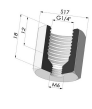

TECHNICAL INFORMATION

Arrow : 5.5 mm
Category : With bellows
Contact lip diameter : 14 mm
Height (in mm) : 16
Horizontal force : 6 N
inner barrel diameter : 3.8 mm
Mass : 1 g
Number of bellows : 1.5 Bellows
Range : Suction cup
Series : 1
Shape : 1.5 Bellows
Vertical force : 3 N
Volume : 0.42 cm³

- Color: Black
- Matter: Nitrile
- Shore Hardness: SH50

Variant reference:
1 14NR A

- Color: Gray
- Matter: Natural rubber
- Shore Hardness: SH60

Related products:

Separable Female Fitting G1/4"

Product reference: B

Separable Male Fitting G1/4"

Product reference: C

Separable Female Fitting G1/8"

Product reference: F

Adaptor - Female G1/4" - Female M6

Product reference: F14F6

Adaptor - Female 1/8G - Female M6

Product reference: F18F6

Separable Male Fitting M6

Product reference: M6C

Separable Male Fitting M5

Product reference: M5C

--