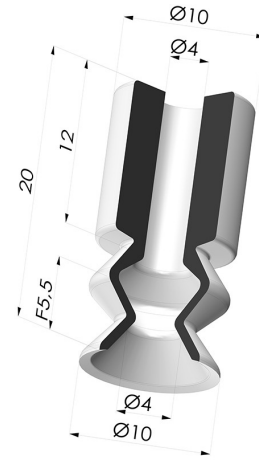

TECHNICAL INFORMATION

Arrow : 5.5 mm
Contact lip diameter : 10 mm
Height (in mm) : 20.5
Horizontal force : 4 N
inner barrel diameter : 4 mm
Mass : 0.70 g
Number of bellows : 1.5 Bellows
Vertical force : 2
Volume cm³ : 0.26

Variants:

Variant reference:
1 11MNT A

- Color: Bordeaux
- Matter: Non-staining material
- Shore Hardness: SH60

Variant reference:
1 11PU A

- Color: Blue
- Matter: Polyurethane
- Shore Hardness: SH60

Variant reference:
1 11SL A

- Color: Red food-grade CE certification
- Matter: Silicone
- Shore Hardness: SH60

Variant reference:
1 11SLT A

- Color: Translucent
- CE food certified
- Matter: Silicone
- Shore Hardness: SH60

Variant reference:
1 11SLV A

Variant reference:
1 11SLDB A

- Color: Blue food-grade CE certification
- Matter: Detectable silicone
- Shore Hardness: SH40

Related products:

Separable Female Fitting G1/4"

Product reference: B

Separable Male Fitting G1/4"