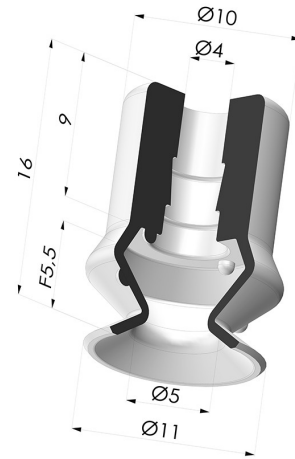

TECHNICAL INFORMATION

Arrow :	5.5 mm
Category :	With bellows
Contact lip diameter :	11 mm
Height (in mm) :	16
Horizontal force :	4 N
inner barrel diameter :	3.8 mm
Mass :	0.70 g
Number of bellows :	1.5 Bellows
Range :	Suction cup
Series :	1
Shape :	1.5 Bellows
Vertical force :	2 N
Volume cm³ :	0.35

Variants:

Variant reference:
1 10MNT A

- Color: Bordeaux
- Matter: Non-staining material
- Shore Hardness: SH60

Variant reference:
1 10PU A

- Color: Blue
- Matter: Polyurethane
- Shore Hardness: SH60

Variant reference:
1 10SL A

- Color: Black
- Matter: Nitrile
- Shore Hardness: SH50

Variant reference:
1 10NR A

- Color: Gray
- Matter: Natural rubber
- Shore Hardness: SH50

Related products:

Separable Female Fitting G1/4"

Product reference: B

Separable Male Fitting G1/4"

Product reference: C

Separable Female Fitting G1/8"

Product reference: F

Adaptor - Female G1/4" - Female M6

Product reference: F14F6

Adaptor - Female 1/8G - Female M6

Product reference: F18F6