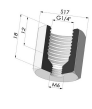

TECHNICAL INFORMATION

Arrow :	5 mm
Category :	With bellows
Contact lip diameter :	24
Height (in mm) :	23
Horizontal force :	20.5 N
inner barrel diameter :	4 mm
Number of bellows :	1.5 Bellows
Range :	Suction cup
Series :	1
Shape :	1.5 Bellows
Vertical force :	10 N

1 25SLT A

- Color: Translucent
- CE food certified
- Matter: Silicone
- Shore Hardness: SH60

Related products:

Separable Female Fitting G1/4"

Product reference: B

Separable Male Fitting G1/4"

Product reference: C

Separable Female Fitting G1/8"

Product reference: F

Adaptor - Female G1/4" - Female M6

Product reference: F14F6

Adaptor - Female 1/8G - Female M6

Product reference: F18F6

Separable Male Fitting G1/8"

Product reference: G

Separable Male Fitting M5

Product reference: M5C

--