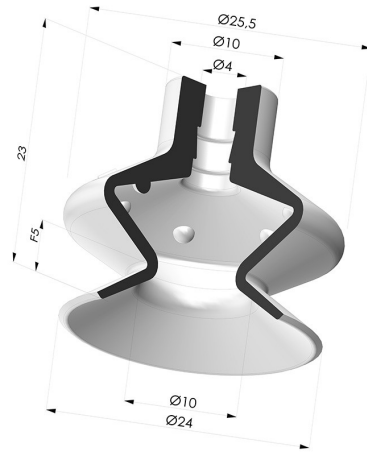

TECHNICAL INFORMATION

Arrow :	5 mm
Category :	With bellows
Contact lip diameter :	24
Height (in mm) :	23
Horizontal force :	20.5 N
inner barrel diameter :	4 mm
Number of bellows :	1.5 Bellows
Range :	Suction cup
Series :	1
Shape :	1.5 Bellows
Vertical force :	10 N

Variants:

Variant reference:

1 25NI A

- Color: Black
- Matter: Nitrile
- Shore Hardness: SH50

Variant reference:

1 25NR A

- Color: Gray
- Matter: Natural rubber
- Shore Hardness: SH50

Variant reference:

1 25SLT A

- Color: Translucent
- CE food certified
- Matter: Silicone
- Shore Hardness: SH60

Related products:

Separable Female Fitting G1/4"

Product reference: B

Separable Male Fitting G1/4"

Product reference: C

Separable Male Fitting M5

Product reference: M5C

--