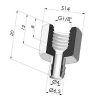

TECHNICAL INFORMATION

Arrow :	5 mm
Category :	With bellows
Contact lip diameter :	24
Height (in mm) :	23
Horizontal force :	20.5 N
inner barrel diameter :	4 mm
Number of bellows :	1.5 Bellows
Range :	Suction cup
Series :	1
Shape :	1.5 Bellows
Vertical force :	10 N

1 25SLT A

- Color: Translucent
- CE food certified
- Matter: Silicone
- Shore Hardness: SH60

Related products:

Separable Female Fitting G1/4"

Product reference: B

Separable Male Fitting G1/4"

Product reference: C

Separable Female Fitting G1/8"

Product reference: F

Adaptor - Female G1/4" - Female M6

Product reference: F14F6

Adaptor - Female 1/8G - Female M6

Product reference: F18F6

Separable Male Fitting G1/8"

Product reference: G

Separable Male Fitting M5

Product reference: M5C

--