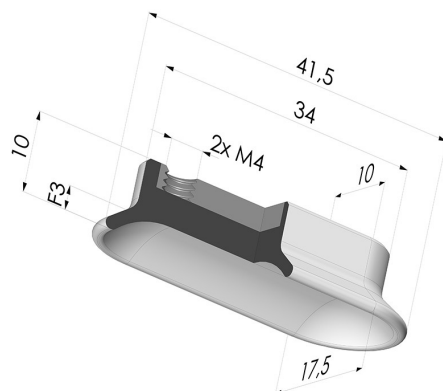

TECHNICAL INFORMATION

Arrow :	26.5 mm
Category :	Oblong
Contact lip diameter :	41.5 x 17.5 mm
Height (in mm) :	10
Horizontal force :	13.25 N
inner barrel diameter :	2x4M
Length :	41.5 mm
Number of bellows :	0.5 Bellows
Range :	Suction cup
Series :	4
Shape :	Oblong
Vertical force :	1.76 N
Width :	17.5 mm

Variants:

- Color: Translucent
- CE food certified
- Matter: Silicone
- Shore Hardness: SH60