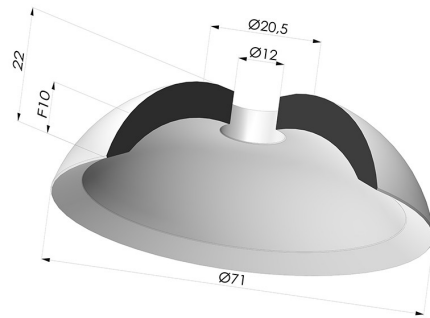

TECHNICAL INFORMATION

Arrow :	10 mm
Category :	Plates
Contact lip diameter :	71 mm
Height (in mm) :	22
Horizontal force :	178 N
inner barrel diameter :	12 mm
Number of bellows :	0.5 Bellows
Outer diameter :	71 mm
Range :	Suction cup
Series :	7
Shape :	Plate
Vertical force :	89 N

Variants:

- Color: Brown FDA food certified
 - Matter: Natural rubber
 - Shore Hardness: SH35