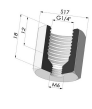

**TECHNICAL INFORMATION**

- Arrow :** 20 mm  
**Category :** With bellows  
**Contact lip diameter :** 25 mm  
**Height (in mm) :** 34  
**Horizontal force :** 21 N  
**inner barrel diameter :** 4mm  
**Number of bellows :** 2.5 Bellows  
**Range :** Suction cup  
**Series :** 8M  
**Shape :** 2.5 Bellows  
**Vertical force :** 10.5 N

Variant reference:  
**8M 25SLT A**

- Color: Translucent
- Matter: Silicone
- Shore Hardness: SH60

**Related products:**

**Separable Female Fitting G1/4"**

Product reference: B

**Separable Male Fitting G1/4"**

Product reference: C

**Separable Female Fitting G1/8"**

Product reference: F

**Adaptor - Female G1/4" - Female M6**

Product reference: F14F6

**Adaptor - Female 1/8G - Female M6**

Product reference: F18F6

**Separable Male Fitting G1/8"**

Product reference: G

**Adaptor - Male 1/4G - Female M6**

Product reference: M14F6

**Adaptor - Male 1/8G - Female M6**

Product reference: M18F6

**Separable Male Fitting M5**

Product reference: M5C11

**Separable Male Fitting M6**