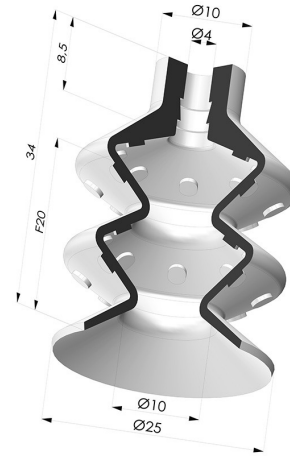

**TECHNICAL INFORMATION**

- Arrow :** 20 mm  
**Category :** With bellows  
**Contact lip diameter :** 25 mm  
**Height (in mm) :** 34  
**Horizontal force :** 21 N  
**inner barrel diameter :** 4mm  
**Number of bellows :** 2.5 Bellows  
**Range :** Suction cup  
**Series :** 8M  
**Shape :** 2.5 Bellows  
**Vertical force :** 10.5 N

**Variants:**

Variant reference:  
**8M 25NI A**

- Color: Black
- Matter: Nitrile
- Shore Hardness: SH50

Variant reference:  
**8M 25SL A**

- Color: Brick red
- Matter: Silicone
- Shore Hardness: SH60

Variant reference:  
**8M 25SLBLEU A**

Variant reference:  
**8M 25SLT A**

- Color: Translucent
- Matter: Silicone
- Shore Hardness: SH60

**Related products:**

**Separable Female Fitting G1/4"**

Product reference: B

**Separable Male Fitting G1/4"**

Product reference: C

**Separable Female Fitting G1/8"**

Product reference: F

**Adaptor - Female G1/4" - Female M6**

Product reference: F14F6

**Adaptor - Female 1/8G - Female M6**

Product reference: F18F6

**Separable Male Fitting G1/8"**