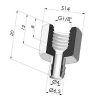

**TECHNICAL INFORMATION**

- Arrow :** 20 mm  
**Category :** With bellows  
**Contact lip diameter :** 25 mm  
**Height (in mm) :** 34  
**Horizontal force :** 21 N  
**inner barrel diameter :** 4mm  
**Number of bellows :** 2.5 Bellows  
**Range :** Suction cup  
**Series :** 8M  
**Shape :** 2.5 Bellows  
**Vertical force :** 10.5 N

Variant reference:  
**8M 25SLT A**

- Color: Translucent
- Matter: Silicone
- Shore Hardness: SH60

**Related products:**

**Separable Female Fitting G1/4"**

Product reference: B

**Separable Male Fitting G1/4"**

Product reference: C

**Separable Female Fitting G1/8"**

Product reference: F

**Adaptor - Female G1/4" - Female M6**

Product reference: F14F6

**Adaptor - Female 1/8G - Female M6**

Product reference: F18F6

**Separable Male Fitting G1/8"**

Product reference: G

**Adaptor - Male 1/4G - Female M6**

Product reference: M14F6

**Adaptor - Male 1/8G - Female M6**

Product reference: M18F6

**Separable Male Fitting M5**

Product reference: M5C11

**Separable Male Fitting M6**