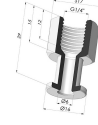

Adaptor - Female G1/4" - Female M6

Product reference: F14F6

Adaptor - Female 1/8G - Female M6

Product reference: F18F6

Separable Female Fitting G1/8"

Product reference: H

Separable Male Fitting G1/8"

Product reference: I

Crimped Female Fitting G1/4"

Product reference: L

Crimped Male Fitting G1/4"

Product reference: M

Adaptor - Male 1/4G - Female M6

Product reference: M14F6

Adaptor - Male 1/8G - Female M6

Product reference: M18F6

Screw M5 - Head Ø 14 mm - L 20.5 mm

Product reference: M5

Screw M6 - Head Ø 14 mm - L 20.5 mm

Product reference: M6

Crimped Female Fitting G1/8"

Product reference: R

Crimped Male Fitting G1/8"

Product reference: S