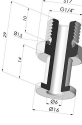

Adaptor - Female G1/4" - Female M6

Product reference: F14F6

Adaptor - Female 1/8G - Female M6

Product reference: F18F6

Separable Female Fitting G1/8"

Product reference: H

Separable Male Fitting G1/8"

Product reference: I

Crimped Female Fitting G1/4"

Product reference: L

Crimped Male Fitting G1/4"

Product reference: M

Adaptor - Male 1/4G - Female M6

Product reference: M14F6

Adaptor - Male 1/8G - Female M6

Product reference: M18F6

Screw M5 - Head Ø 14 mm - L 20.5 mm

Product reference: M5

Screw M6 - Head Ø 14 mm - L 20.5 mm

Product reference: M6

Crimped Female Fitting G1/8"

Product reference: R

Crimped Male Fitting G1/8"

Product reference: S

Screw M8 - Head Ø 14 mm - L 20 mm

Product reference: M8T14L20.5