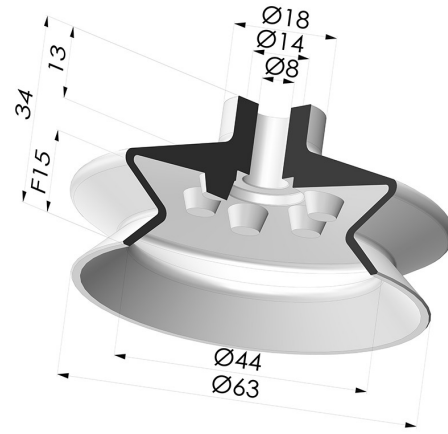

TECHNICAL INFORMATION

Arrow :	15 mm
Category :	With bellows
Contact lip diameter :	63 mm
Height (in mm) :	34
Horizontal force :	139 N
inner barrel diameter :	8 mm
Mass :	35 g
Number of bellows :	1.5 Bellows
Outer diameter :	63 mm
Range :	Suction cup
Series :	1
Shape :	1.5 Bellows
Vertical force :	69.5 N
Volume :	38.90 cm ³

1 63SLBLEU A

- Color: Blue food-grade CE certification
- Matter: Silicone
- Shore Hardness: SH60

Related products:

Separable Female Fitting G1/4"

Product reference: D

Separable Male Fitting G1/4"

Product reference: E

Screw M5 - Head Ø 14 mm - L 20.5 mm

Product reference: M5

Screw M6 - Head Ø 14 mm - L 20.5 mm

Product reference: M6

Crimped Female Fitting G1/8"

Product reference: R

Crimped Male Fitting G1/8"

Product reference: S

Screw M8 - Head Ø 14 mm - L 20 mm

Product reference: M8T14L20.5