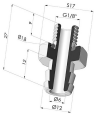

Adaptor - Female G1/4" - Female M6

Product reference: F14F6

Adaptor - Female 1/8G - Female M6

Product reference: F18F6

Separable Female Fitting G1/8"

Product reference: H

Separable Male Fitting G1/8"

Product reference: I

Crimped Female Fitting G1/4"

Product reference: L

Crimped Male Fitting G1/4"

Product reference: M

Adaptor - Male 1/4G - Female M6

Product reference: M14F6

Adaptor - Male 1/8G - Female M6

Product reference: M18F6

Screw M5 - Head Ø 14 mm - L 20.5 mm

Product reference: M5

Screw M6 - Head Ø 14 mm - L 20.5 mm

Product reference: M6

Crimped Female Fitting G1/8"

Product reference: R

Crimped Male Fitting G1/8"

Product reference: S

Screw M8 - Head Ø 14 mm - L 20 mm

Product reference: M8T14L20.5