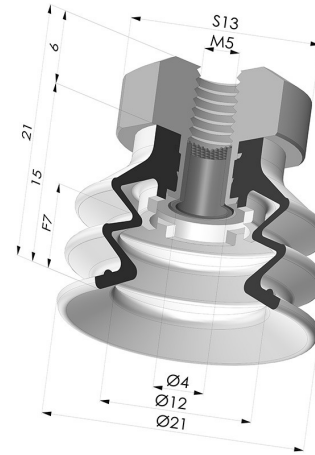

TECHNICAL INFORMATION

Arrow :	7 mm
Category :	With bellows
Contact lip diameter :	20 mm
Height (in mm) :	21
Horizontal force :	14 N
inner barrel diameter :	M5
Number of bellows :	2.5 Bellows
Range :	Suction cup
Series :	96C
Shape :	2.5 Bellows
Vertical force :	7 N

Variants:

Variant reference:

96C 20PU FM5F

- Color: Green / Yellow
- Matter: Polyurethane
- Shore Hardness: SH60 / SH30

Related products:

Separable Female Fitting M5 - with Filter

Product reference: 9PM5-2-F

Bellows Suction Cup 2.5 folds Series 96C, 20 mm Ø

Product reference: 96C 20-- A